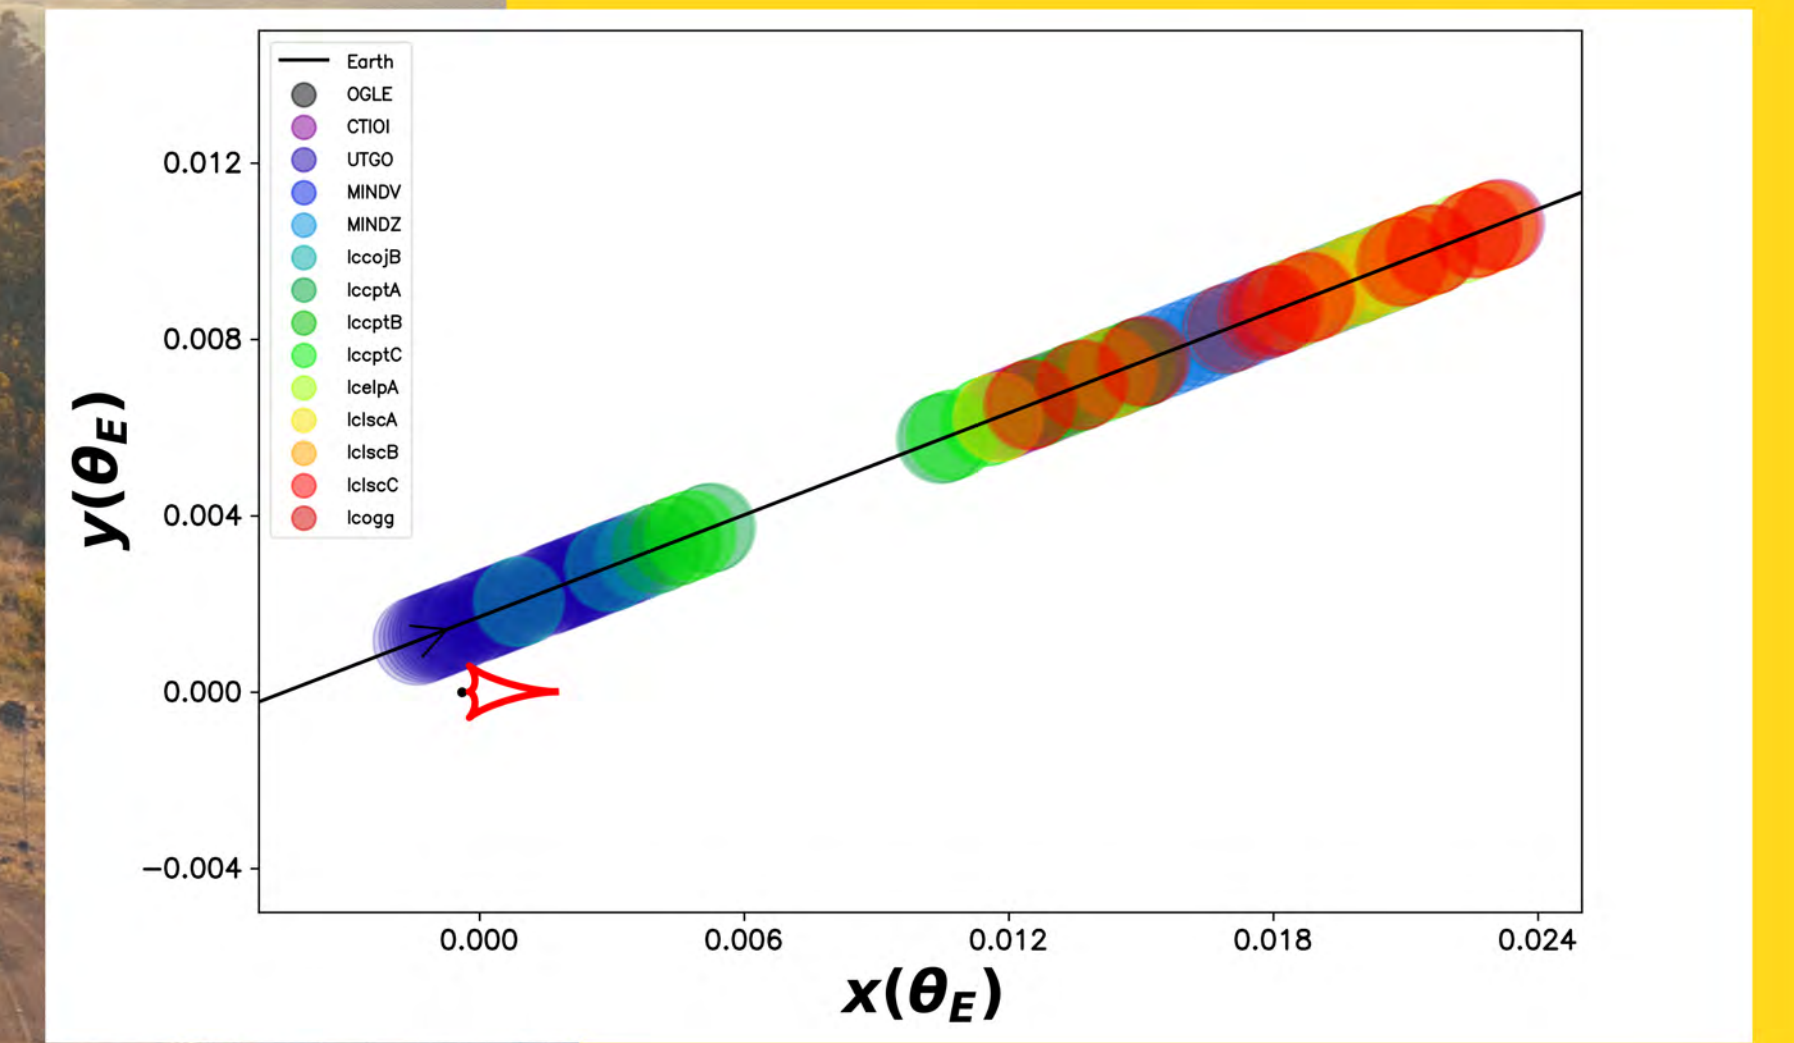

Microlensing in Tasmania and OGLE-2015-1395Lb!